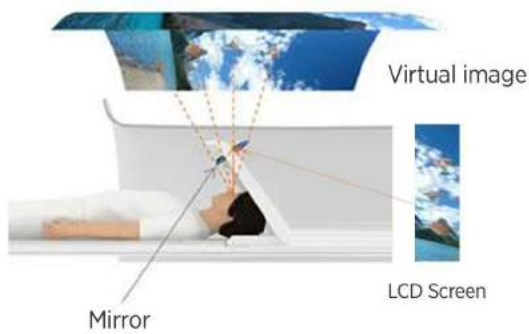

Ultimately MRI exam becomes easier for the patient leading to workflow efficiencies in busy department, your staff has less time to spend with patient.

Thus, through an immersive video experience that distracts and entertains patients while they are in the bore, you can enhance patient cooperation and workflow, and deliver an experience that elevates patient comfort.

**Patients Inside MRI Bore  
can watch their  
relatives through a camera  
which is provided outside  
in the console.**

## HOW IT WORKS?

An LCD screen is installed at the backside of the bore & with help of prism glasses or mirror on head coil, patients can watch the videos which are played through the console outside the room. The location of the LCD screen is unaffected by the magnetic field. It provides a visual space that helps take the patients attention away from the actual examination space.

The technology displays expansive cinema videos inside the bore of MRI systems. High reality images are played on the screen which patients can see during the scan diverting their minds.