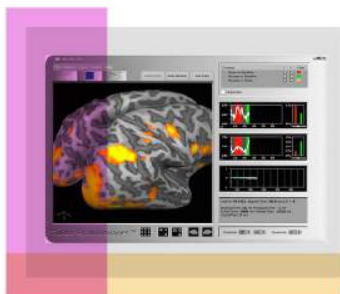

## BRAIN MR SCANS - FMRI Upgradable

In brain scans, LCD monitor is located on the back side of the MR bore. This way, the patient watches the screen in maximum size. The HD MR Compatible LCD Monitor can also be used for stimulus presentation to the patient in Functional MR Imaging (fMRI). The system can be upgraded to fMRI by adding our software & hardware providing a turnkey fMRI solution.

**Stimulus Software**

**In-bore Visual**

**In-bore Audio**

**Eye Tracker**

**Response Pad**

**Sync Box**

**Post Processing Software**

# THEME LIBRARY

Our media collection brings to you from variety of exciting themes right from nature to wildlife & cartoons to scenery. Our videos are licensed from some of the best cinematographers

in the world shot at different locations globally. These are specifically chosen for the patients so that they can relax during the procedures and make them calm.