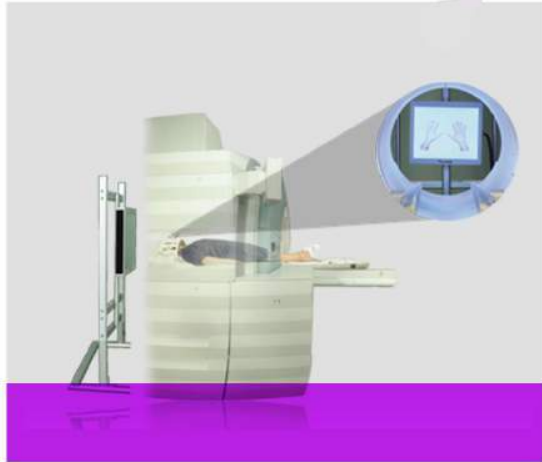

## HOW IT WORKS?

An LCD screen is installed at the backside of the bore & with help of prism glasses or mirror on head coil, patients can watch the videos which are played through the console outside the room. The location of the LCD screen is unaffected by the magnetic field. It provides a visual space that helps take the patients attention away from the actual examination space.

## HELPS CHILDREN COMPLETE MRIS SEDATION-FREE

Kids are often sedated for a lengthy Magnetic Resonance Imaging (MRI) Scan. But with help of our audio visual system, they have their MRI done with entertainment without anaesthesia. Avoiding anaesthesia not only makes the process much more pleasant for the family and child, but also safer.

## COMPLETE MRI SUITE

Using our Ambient Lighting along with In-Bore Solution, we can create a total immersive experience for your patients. MRI, one of the most common imaging exams, presents a challenge for many patients. Ambient Experience for MRI solution already contributes to a positive patient and staff experience. The unique Ambient Experience in-bore Connect takes this experience to another level by providing information and guidance to the patient during scanning as well as information about scan progress.

## BRAIN MR SCANS - FMRI Upgradable

In brain scans, LCD monitor is located on the back side of the MR bore. This way, the patient watches the screen in maximum size. The HD MR Compatible LCD Monitor can also be used for stimulus presentation to the patient in Functional MR Imaging (fMRI). The system can be upgraded to fMRI by adding our software & hardware providing a turnkey fMRI solution.