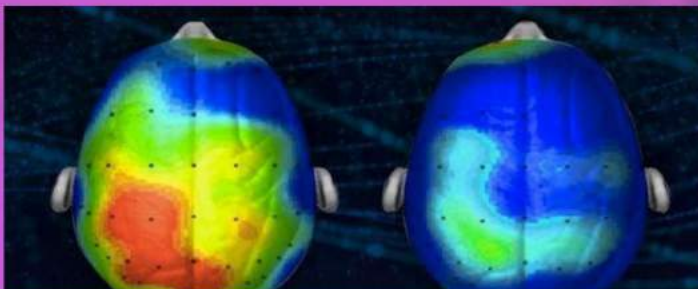

Research shows that song can reduce anxiety & help remain calm