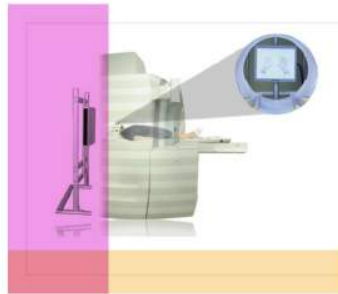

In-bore Visual